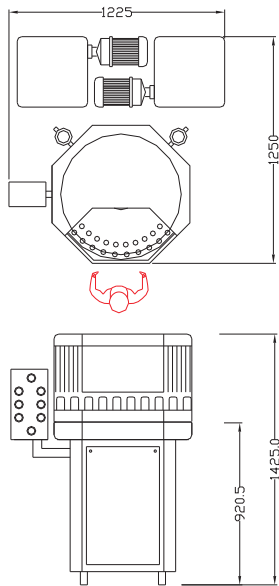

BROTHERS M/C MODEL ARB-60 D.N.O.
P.N.O.
Rotary Bottle Washing Machine with speed of 60 per minute