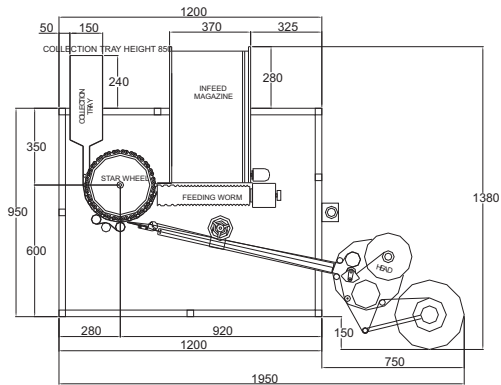

Dimensions in MM

D.N.O.
P.N.C.