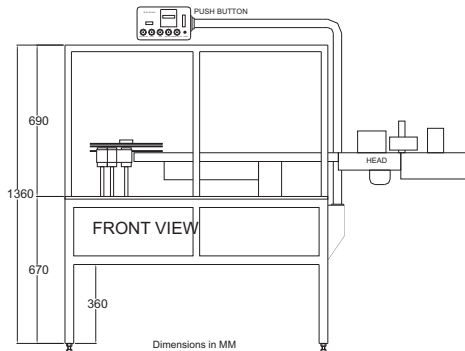

Dimensions in MM

D.N.O.
P.N.C.