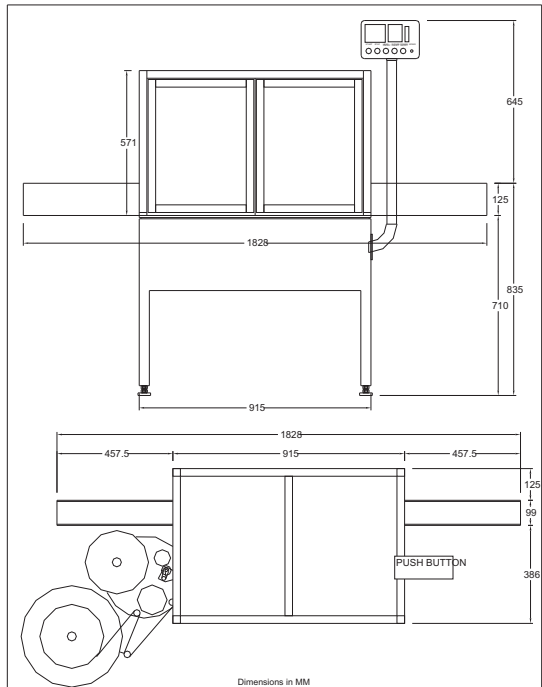

Dimensions in MM