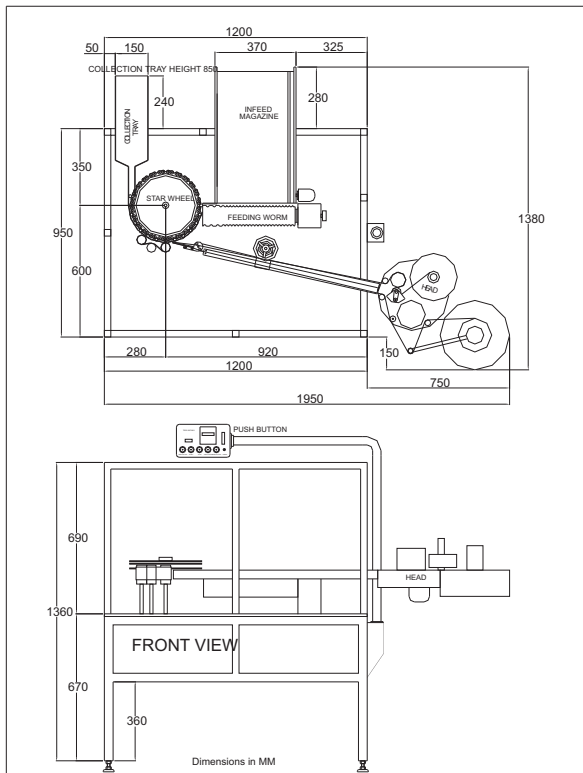

Dimensions in MM

D.NO.

Automatic High Speed Vertical Rotary Sticker Labelling Machine

P.N.C.