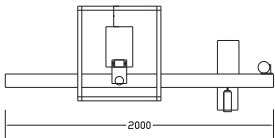

705

2000

890 TO 950

1750 TO 1825

Dimensions in MM

MODEL : AHLI-100 Automatic Single Head Outsarter (Leaflet) Pasting Machine
SPEED : Max. 100 BPM Depending upon Bottle Size and Leaflet Size

705

920

2400

890 TO 950

1750 TO 1825

Dimensions in MM

Right of technical improvements and modifications reserved.
All illustrations and dimensions are shown for information only

BROTHERS
PHARMACHEM INDIA PVT. LTD.
brothers@usa.net

M/C MODEL : AHLI-120 Automatic Leaflet (Outsarter) Pasting Machine

SPEED : Max. 140 Bottles per minute Depending upon Bottle Size and Leaflet Size