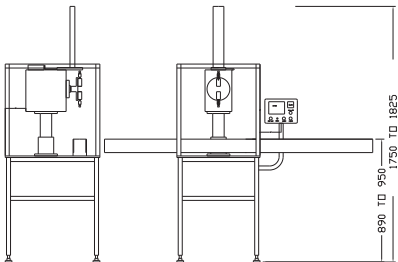

890 TO 950

1750 TO 1825

Dimensions in MM

MODEL : AHLI-100 Automatic Single Head Outsarter (Leaflet) Pasting Machine
SPEED : Max. 100 BPM Depending upon Bottle Size and Leaflet Size