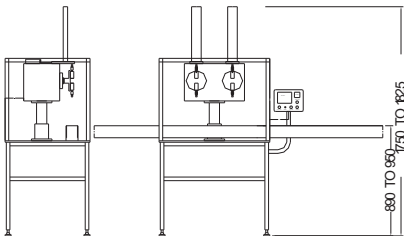

890 TO 950

1750 TO 1825

Dimensions in MM

Right of technical improvements and modifications reserved.
All illustrations and dimensions are shown for information only

BROTHERS
PHARMACHEM INDIA PVT. LTD.
brothers@usa.net

M/C MODEL : AHLI-120 Automatic Leaflet (Outsarter) Pasting Machine

SPEED : Max. 140 Bottles per minute Depending upon Bottle Size and Leaflet Size