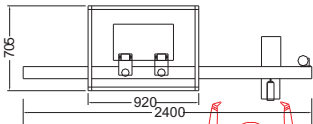

705

920

2400